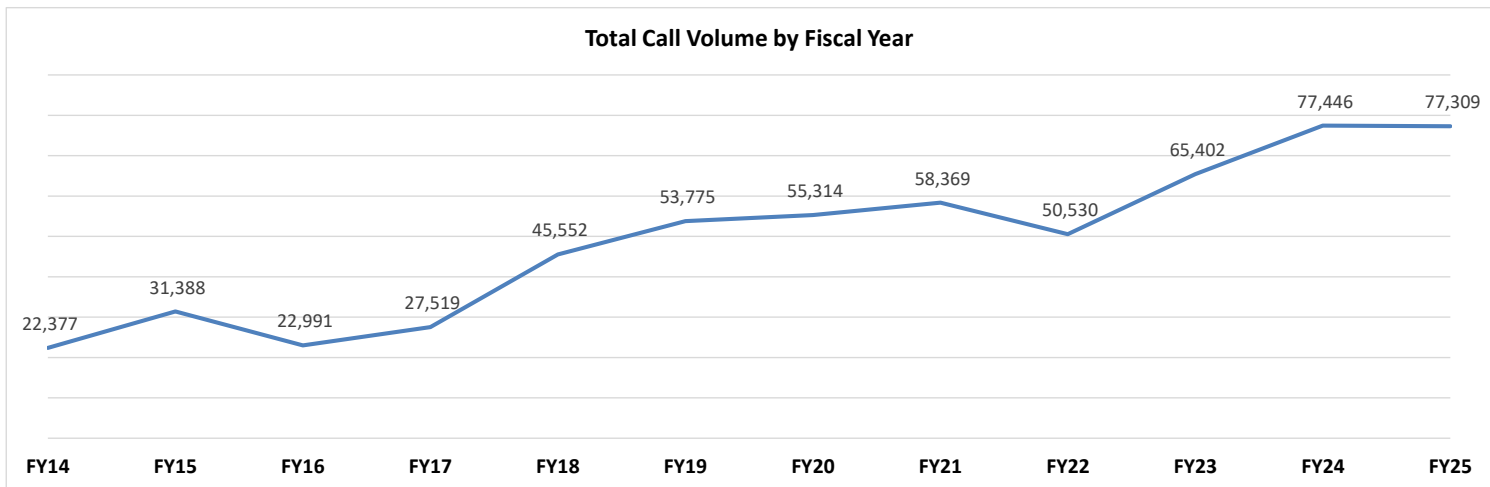

ForKids[™]

Housing Crisis Hotline Summary

June 2025 - May 2026

Household Requests by Cities

	Calls	Callers	% of Calls	Total Pop.	% Reg Pop	Calls Avg/Week	Callers Avg/Week
Norfolk	15,712	7,293	26%	229,302	13%	302	140
Chesapeake	6,636	3,271	11%	255,313	15%	128	63
Suffolk Area	3,095	1,690	5%	170,634	10%	60	33
VA Beach	10,967	5,645	18%	452,229	27%	211	109
Portsmouth	5,640	2,778	9%	96,632	6%	108	53
Newport News	6,060	3,585	10%	182,256	11%	117	69
Hampton	3,539	2,192	6%	136,338	8%	68	42
Upper Peninsula	1,248	802	2%	183,220	11%	24	15
Other	7,645	7,014	13%			147	135
	60,542	27,256	100%	1,705,924	100%	1,164	524