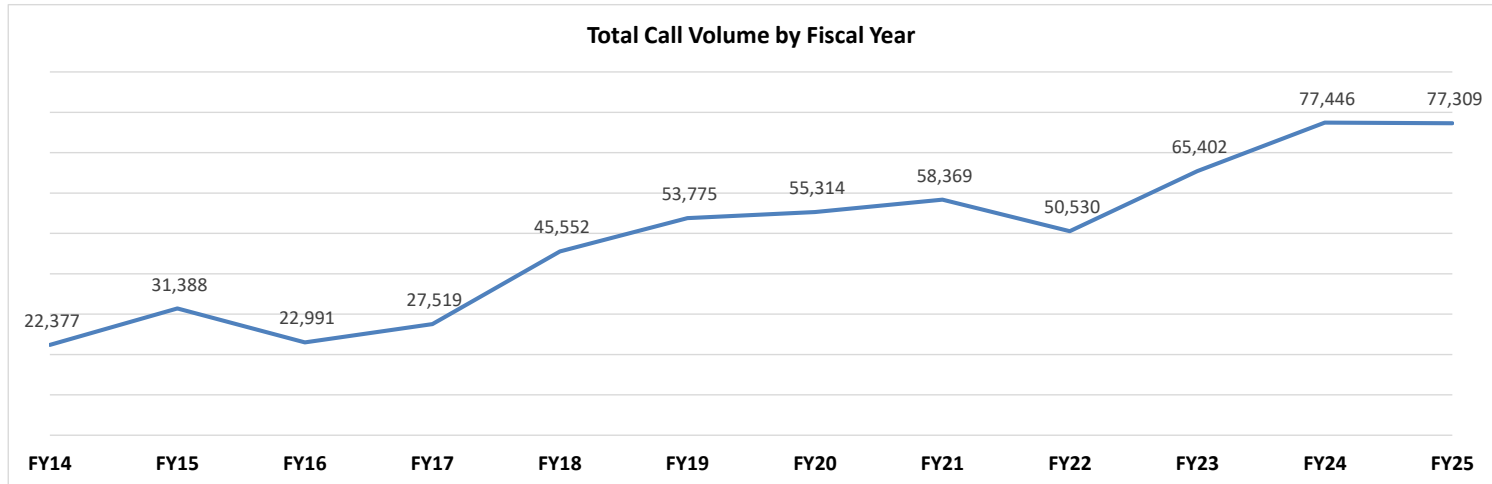

ForKids[™]

Housing Crisis Hotline Summary

May 2025 - April 2026

Household Requests by Cities

	Calls	Callers	% of Calls	Total Pop.	% Reg Pop	Calls Avg/Week	Callers Avg/Week
Norfolk	16,207	7,431	26%	229,302	13%	312	143
Chesapeake	6,824	3,335	11%	255,313	15%	131	64
Suffolk Area	3,128	1,704	5%	170,634	10%	60	33
VA Beach	11,517	5,834	18%	452,229	27%	221	112
Portsmouth	5,807	2,840	9%	96,632	6%	112	55
Newport News	6,363	3,715	10%	182,256	11%	122	71
Hampton	3,755	2,288	6%	136,338	8%	72	44
Upper Peninsula	1,280	830	2%	183,220	11%	25	16
Other	7,729	7,087	12%			149	136
	62,610	35,064	100%	1,705,924	100%	1,204	674