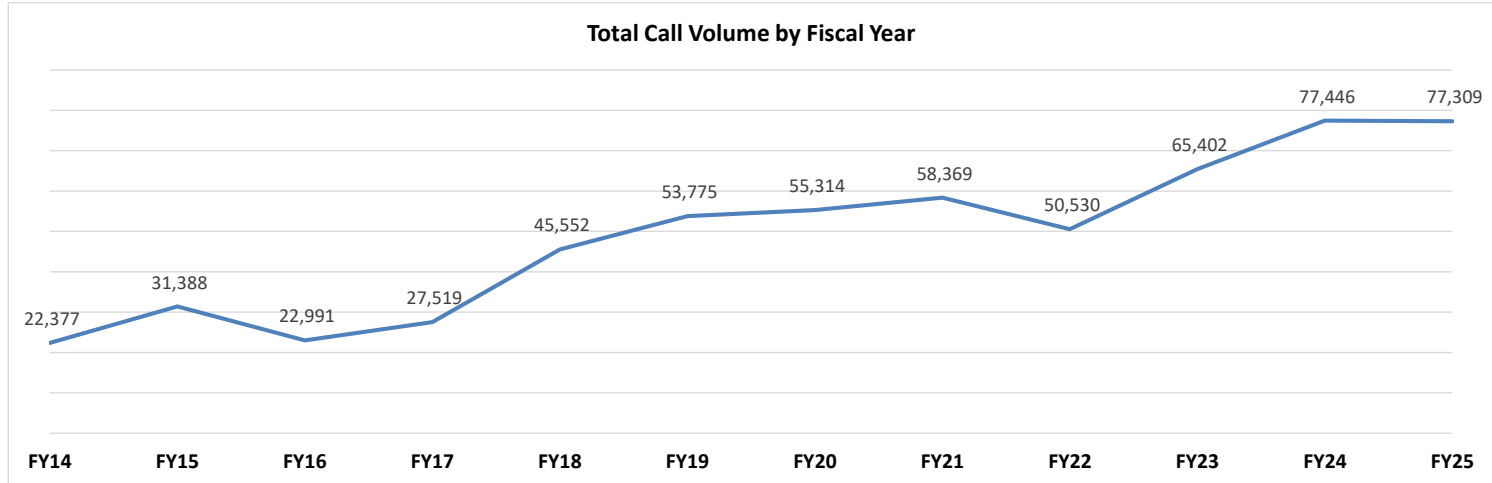

ForKids[™]

Housing Crisis Hotline Summary

April 2025 - March 2026

Household Requests by Cities

	Calls	Callers	% of Calls	Total Pop.	% Reg Pop	Calls Avg/Week	Callers Avg/Week
Norfolk	16,690	7,602	26%	229,302	13%	321	146
Chesapeake	7,071	3,395	11%	255,313	15%	136	65
Suffolk Area	3,170	1,730	5%	170,634	10%	61	33
VA Beach	12,029	5,972	19%	452,229	27%	231	115
Portsmouth	5,973	2,935	9%	96,632	6%	115	56
Newport News	6,607	3,823	10%	182,256	11%	127	74
Hampton	3,900	2,355	6%	136,338	8%	75	45
Upper Peninsula	1,325	864	2%	183,220	11%	25	17
Other	7,931	7,249	12%			153	139
	64,696	35,925	100%	1,705,924	100%	1,244	691