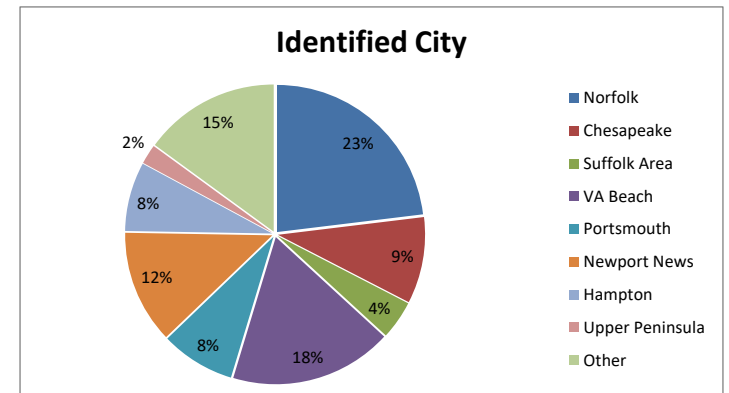

ForKids[®]

Housing Crisis Hotline Summary

January - December 2024

Household Requests by Cities

	Calls	Callers	% of Calls	Total Pop.	% Reg Pop	Calls Avg/Week	Callers Avg/Week
Norfolk	18,786	9,245	23%	229,302	13%	361	178
Chesapeake	7,734	4,037	9%	255,313	15%	149	78
Suffolk Area	3,460	1,754	4%	170,634	10%	67	34
VA Beach	14,534	7,842	18%	452,229	27%	280	151
Portsmouth	6,647	3,559	8%	96,632	6%	128	68
Newport News	10,126	5,877	12%	182,256	11%	195	113
Hampton	6,183	3,752	8%	136,338	8%	119	72
Upper Peninsula	1,755	1,128	2%	183,220	11%	34	22
Other	12,193	11,192	15%			234	215
	81,418	48,386	100%	1,705,924	100%	1,566	931

<https://worldpopulationreview.com/us-counties/virginia>