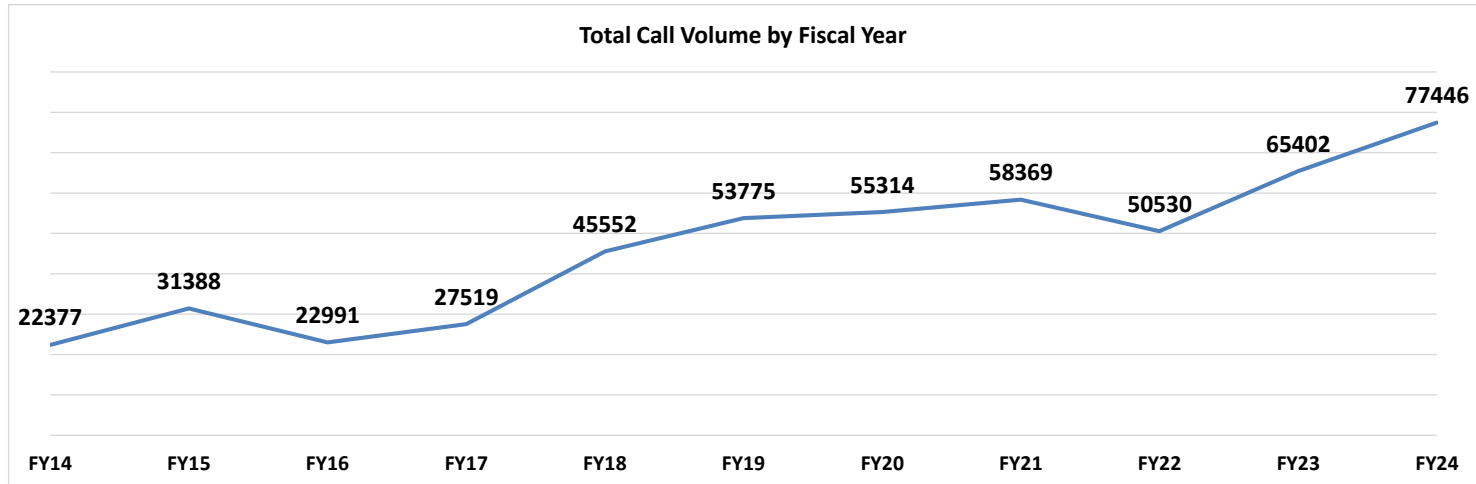

ForKids[®]

Housing Crisis Hotline Summary

January - December 2024

Household Requests by Cities

	Calls	Callers	% of Calls	Total Pop.	% Reg Pop	Calls Avg/Week	Callers Avg/Week
Norfolk	18,786	9,245	23%	229,302	13%	361	178
Chesapeake	7,734	4,037	9%	255,313	15%	149	78
Suffolk Area	3,460	1,754	4%	170,634	10%	67	34
VA Beach	14,534	7,842	18%	452,229	27%	280	151
Portsmouth	6,647	3,559	8%	96,632	6%	128	68
Newport News	10,126	5,877	12%	182,256	11%	195	113
Hampton	6,183	3,752	8%	136,338	8%	119	72
Upper Peninsula	1,755	1,128	2%	183,220	11%	34	22
Other	12,193	11,192	15%			234	215
	81,418	48,386	100%	1,705,924	100%	1,566	931